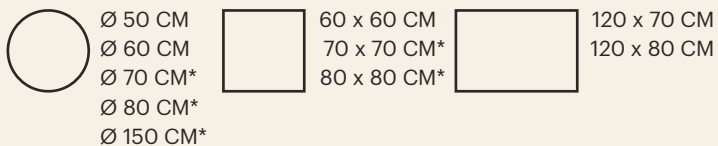

TEAK TABLE TOPS