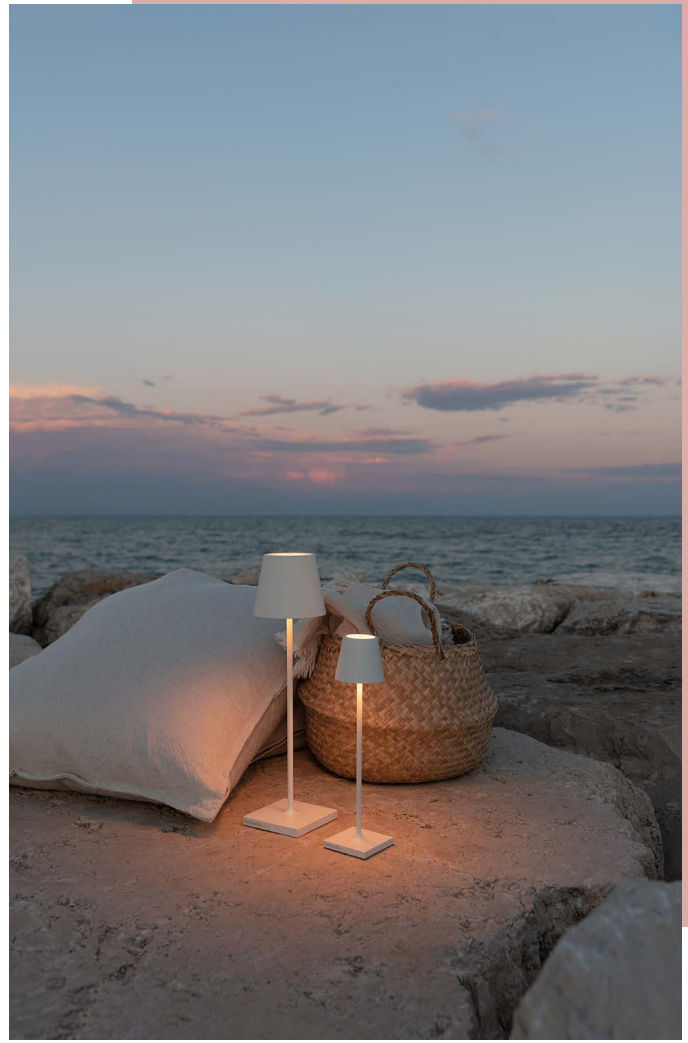

NEW!

TABLE LAMP **POLDINA MICRO** 27,5CM

TABLE LAMP **POLDINA** 38CM

FLOOR LAMP **POLDINA XL** 52/87/122CM

6-FOLD CHARGING STATION **OLIVIA AND OFELIA**

6-FOLD CHARGING STATIO **POLDINA**

Charger

Each model comes standard with a single charging system.