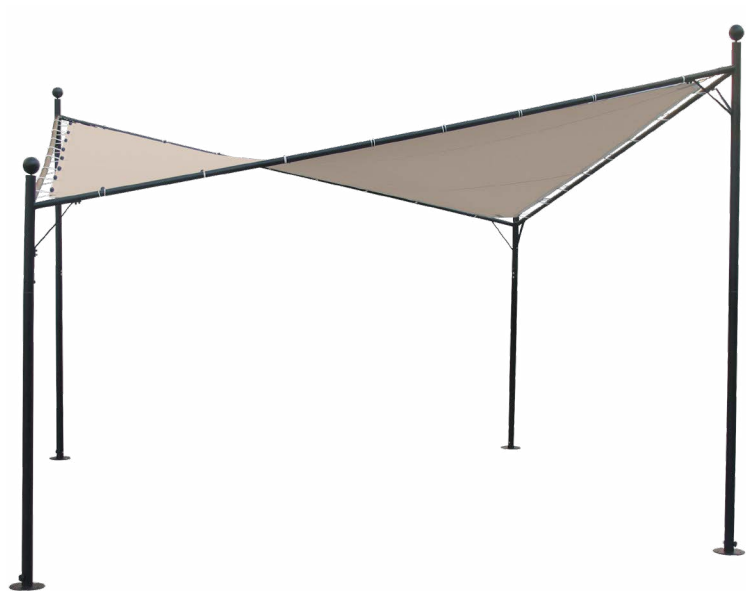

TENT FESTA
400 x 400 CM
 |